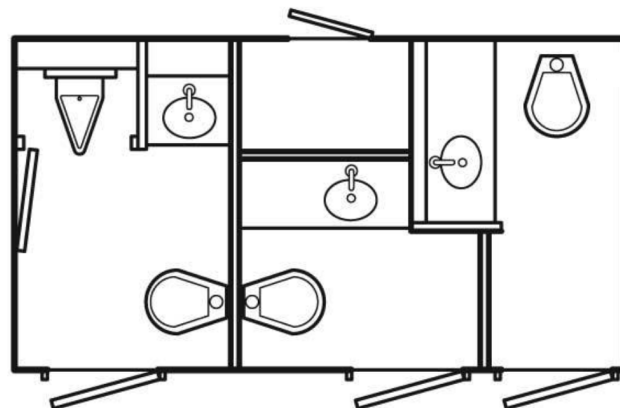

For more information: PATRICK WEST | patrick@chemcans.com | (817) 568-2333