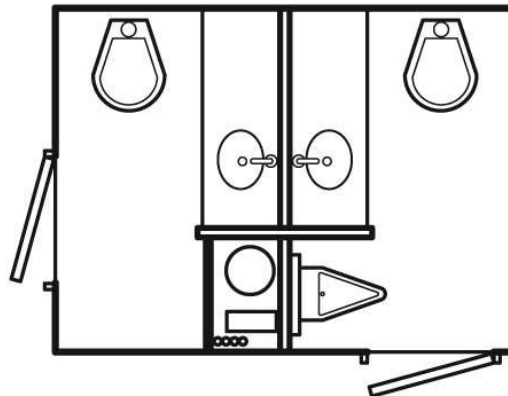

For more information: PATRICK WEST | patrick@chemcans.com | (817) 568-2333