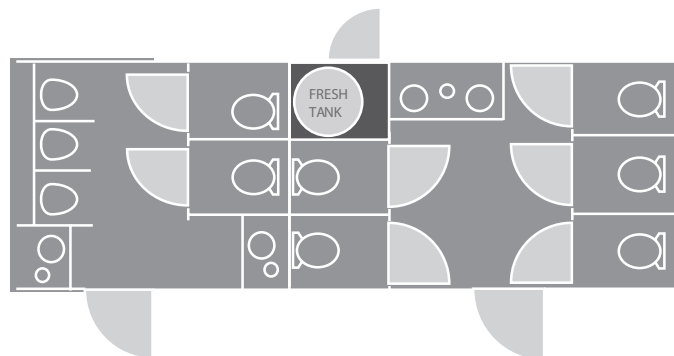

### Specifications

**Size:** 29' L x 8.5' W

**Electrical:** (3) 20 amp circuits (110v)

**Water:** 200 gallons on board or city water

**Event capacity:** up to 1,000 uses

*For more information:* PATRICK WEST | [patrick@chemcans.com](mailto:patrick@chemcans.com) | (817) 568-2333