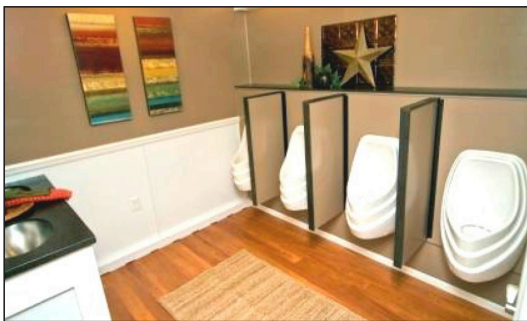

## Event Restrooms

### Features

- floor-to-ceiling stalls
- white china stools with foot flush
- stainless steel sinks with running water
- full-size Corian vanities and wood grain flooring
- powered vents
- metered faucets
- "Super Chute" integrated trash system
- occupied/unoccupied lights
- LED lights inside and out

### Women's

- 5 private stalls
- 2 sinks

### Men's

- 2 private stalls
- 3 waterless urinals
- 2 sinks